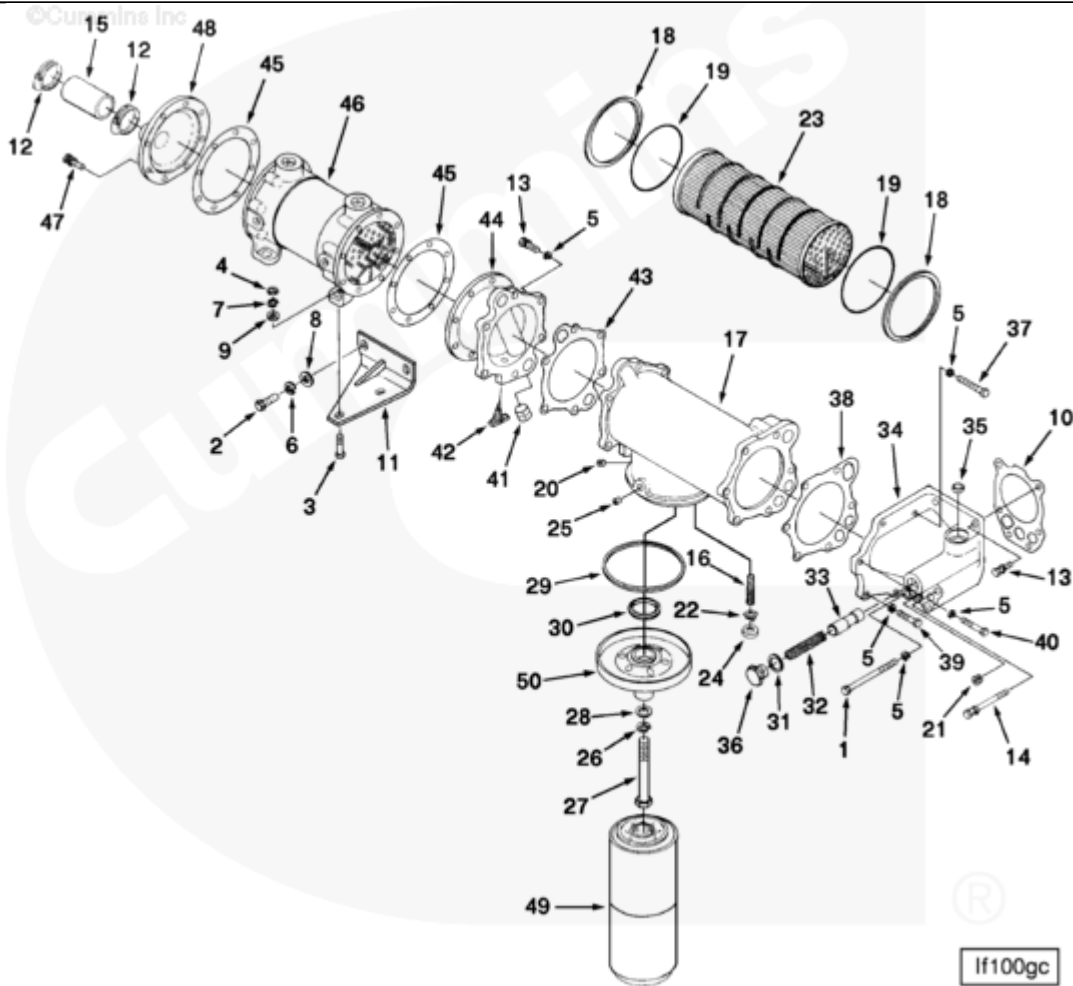

Parts Catalog - Option Detail

Electronic Parts Catalog - Option Detail				
Option	Group	Graphic	Film Card	Date
LF1046	07.05	If100gc	F	15-FEB-95
Engines	NH/NT 855, NT495, NT743, NTA855 N106